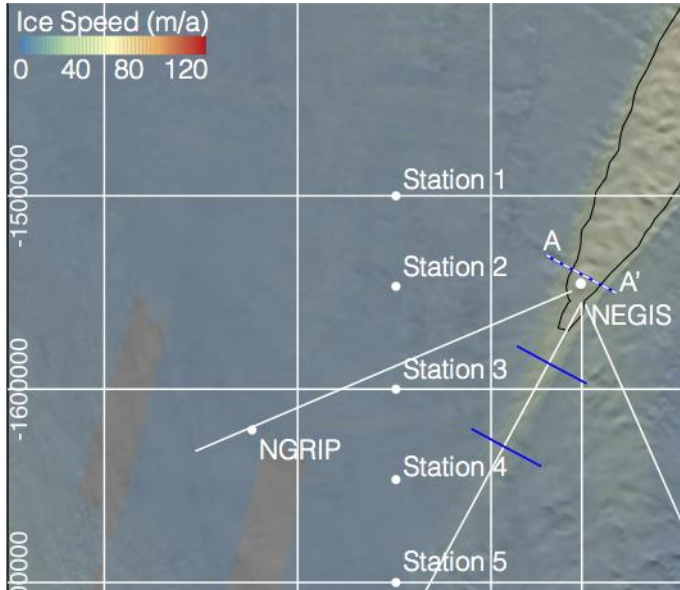

# Northeast Greenland Ice Stream

Knut Christianson, Sridhar Anandkrishnan, Richard Alley, Dorthe Dahl-Jensen, James White, Atsuhiko Muto, Robert Jacobel

# Geophysical Surveys

1990-2012

2000-2001