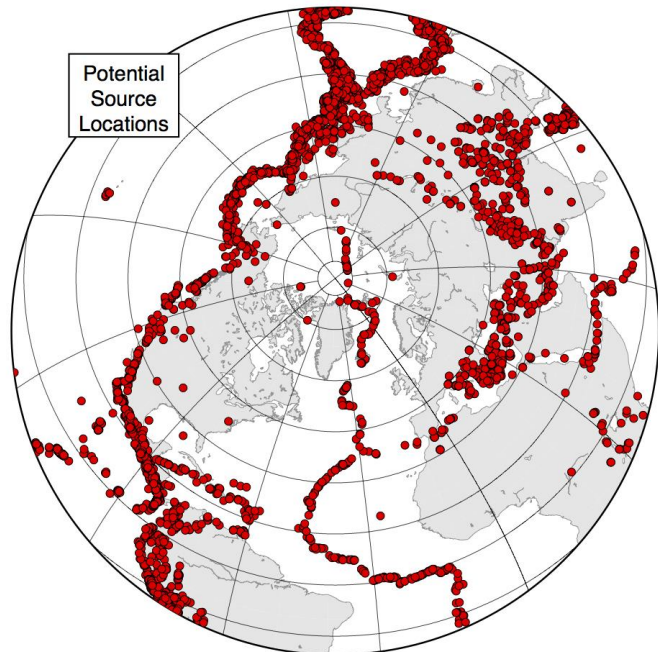

# Northeast Greenland Ice Stream

Knut Christianson, Sridhar Anandkrishnan, Richard Alley, Dorthe Dahl-Jensen, James White, Atsuhiko Muto, Robert Jacobel

# Geophysical Surveys

1990-2012

2000-2001

# Ice-core Campaign