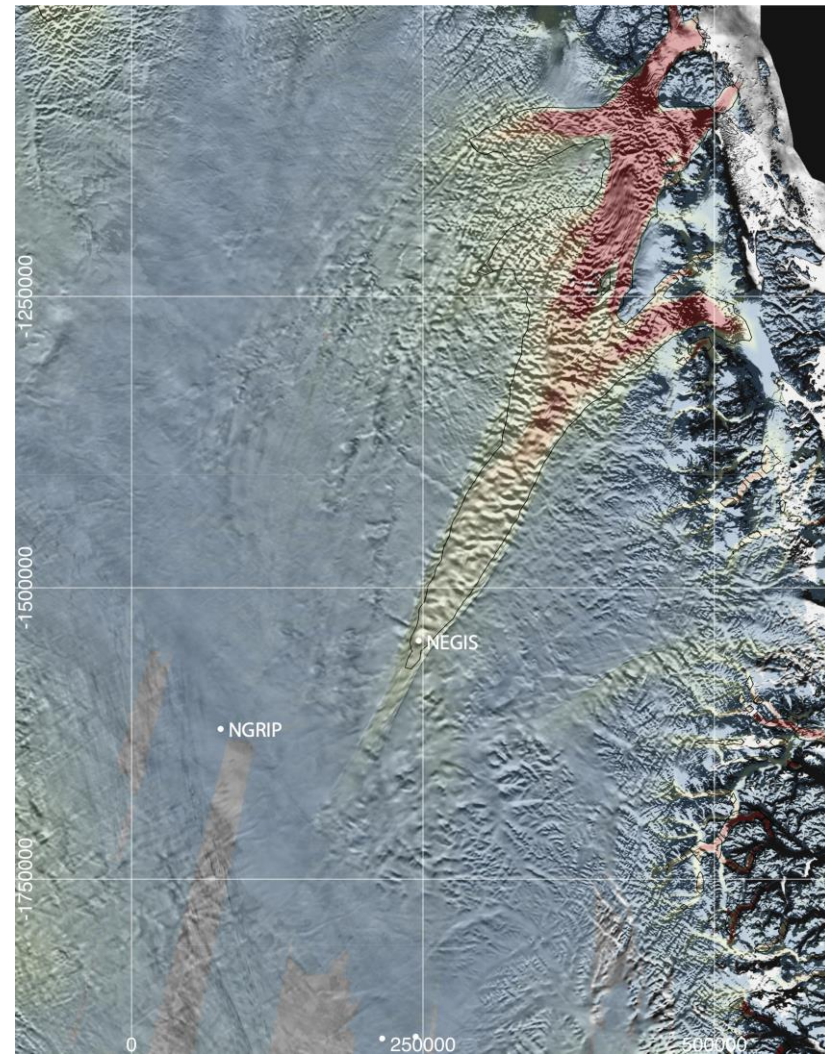

# Northeast Greenland Ice Stream

Knut Christianson, Sridhar Anandkrishnan, Richard Alley, Dorthe Dahl-Jensen, James White, Atsuhiko Muto, Robert Jacobel

# Geophysical Surveys

1990-2012

2000-2001

# Ice-core Campaign