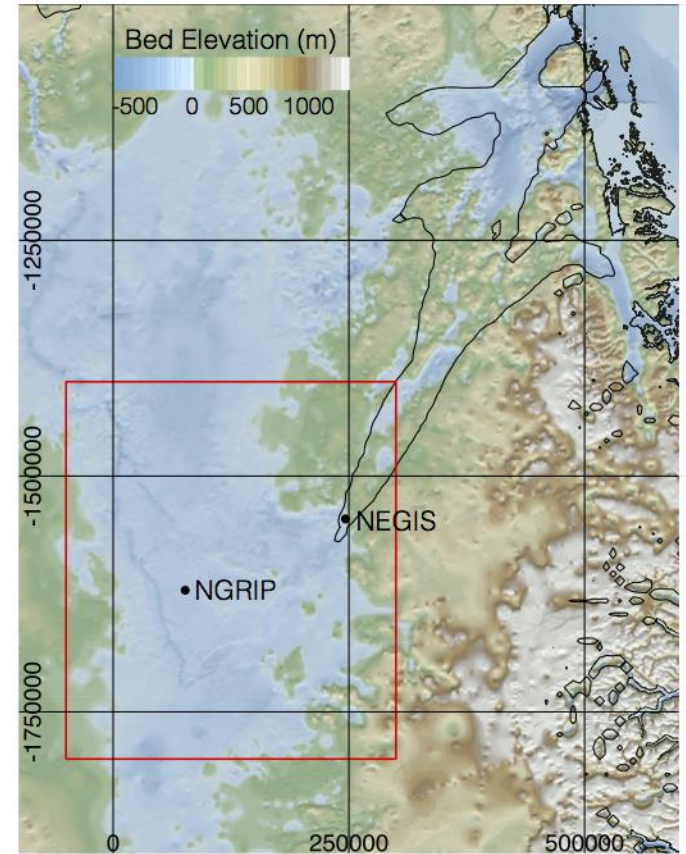

# Northeast Greenland Ice Stream

Knut Christianson, Sridhar Anandkrishnan, Richard Alley, Dorthe Dahl-Jensen, James White, Atsuhiko Muto, Robert Jacobel

# Geophysical Surveys

1990-2012

2000-2001

# Ice-core Campaign