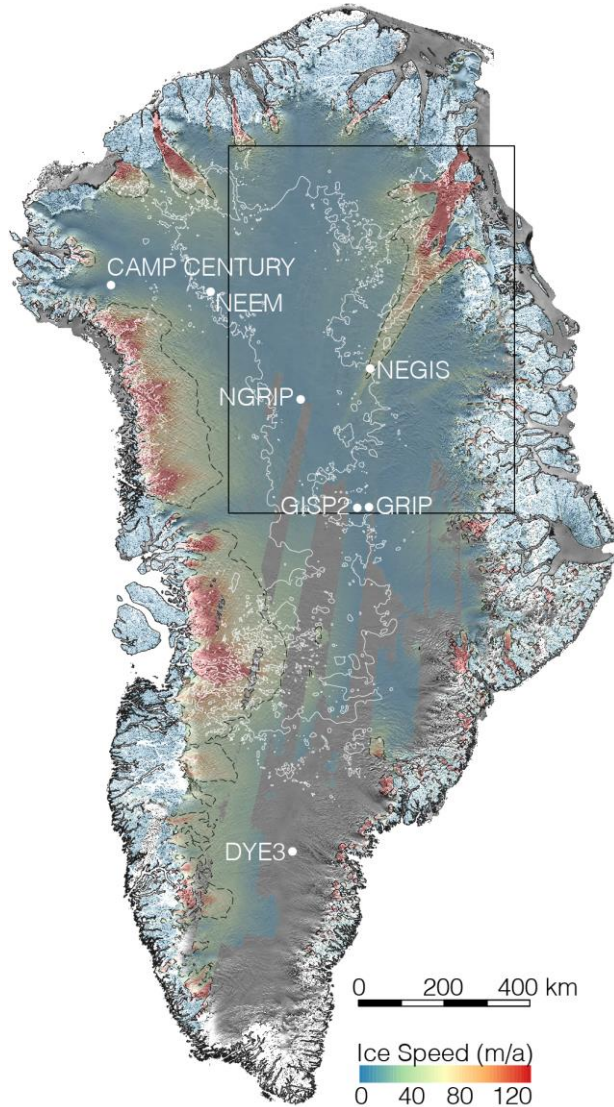

# Northeast Greenland Ice Stream

Knut Christianson, Sridhar Anandkrishnan, Richard Alley, Dorthe Dahl-Jensen, James White, Atsuhiko Muto, Robert Jacobel

# Geophysical Surveys

1990-2012

2000-2001

# Ice-core Campaign