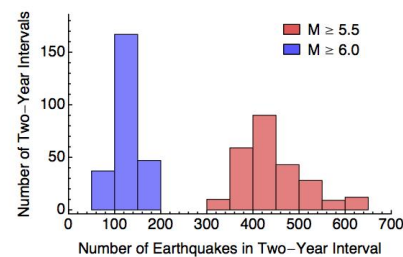

Geophysical Surveys

1990-2012

2000-2001